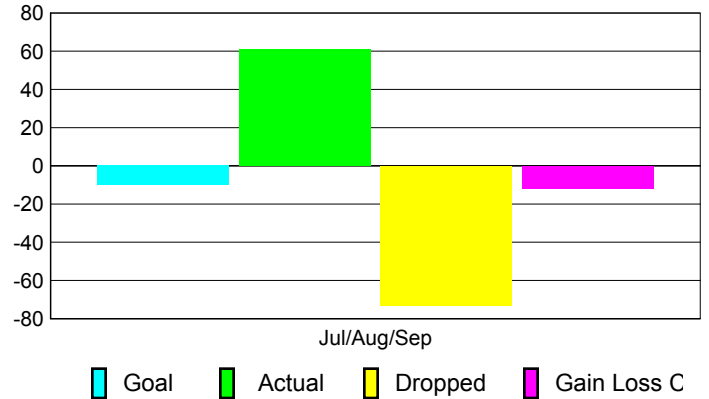

### YTD Status Quo Clubs 2010-2011

Status Quo Clubs Compared to Status Quo Members

## MEMBERSHIP

Membership Results  
2010-2011

Membership  
2009-2010

Month	Net Memb Goal	Actual New Memb	Actual Dropped Memb	Gain/Loss of Memb	Gain/Loss of Memb
Jul/Aug/Sep	-10	61	-73	-12	9
<b>Totals</b>	<b>-10</b>	<b>61</b>	<b>-73</b>	<b>-12</b>	<b>9</b>

### Membership Results 2010-2011

Goal, New, Dropped, Gain/Loss

### Comparison of Membership Gain/Loss

Current Year Compared to the Previous Year